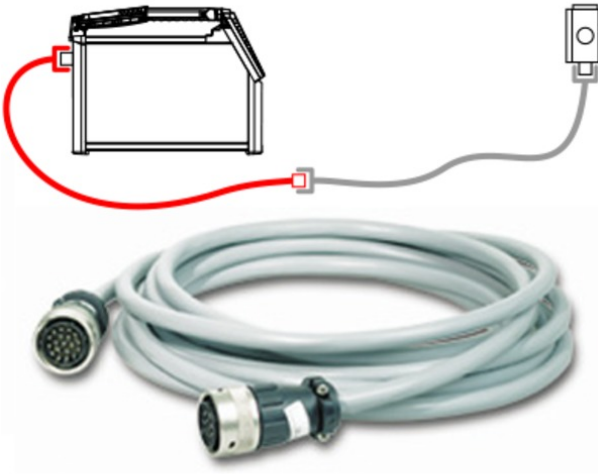

DATA SHEET

RV 19POL 10m

092-000857-00010

Version

RV 19POL

Dimensions machine, LxWxH in mm

Cable length x 10 m