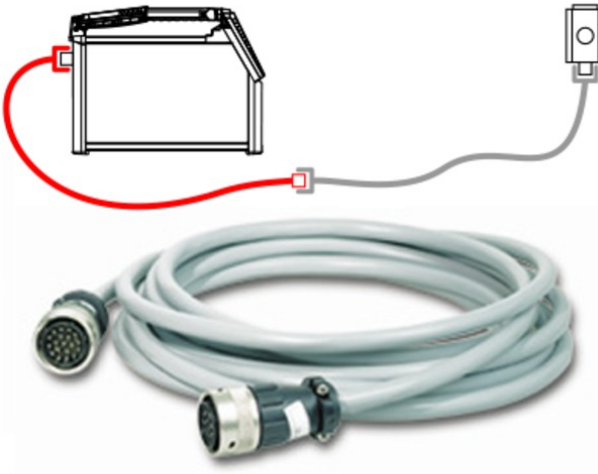

DATA SHEET

RV 19POL 20m

092-000857-00020

Version

RV 19POL

Dimensions machine, LxWxH in mm

Cable length x 20 m