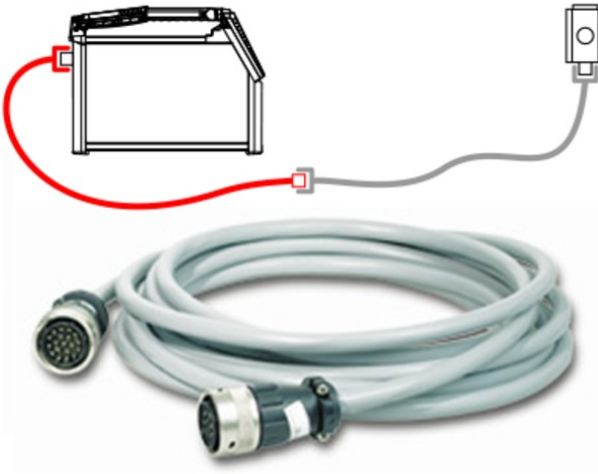

DATA SHEET

RV 19POL 5m

092-000857-00000

Version	RV 19POL
Dimensions machine, LxWxH in mm	Cable length x 5 m