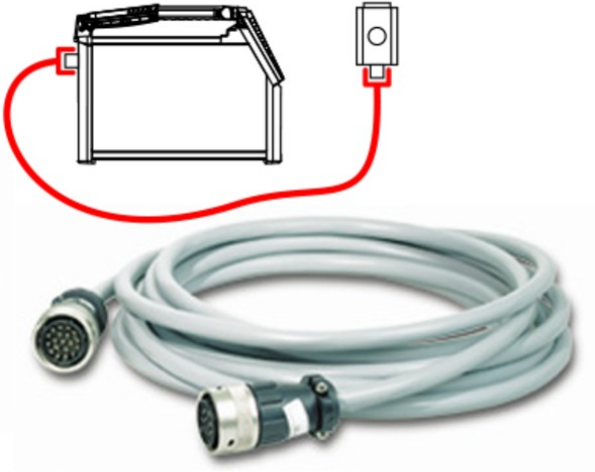

## RA5 19POL 10m

092-001470-00010

Version

RA5 19POL

Dimensions machine, LxWxH in mm

Cable length x 10 m